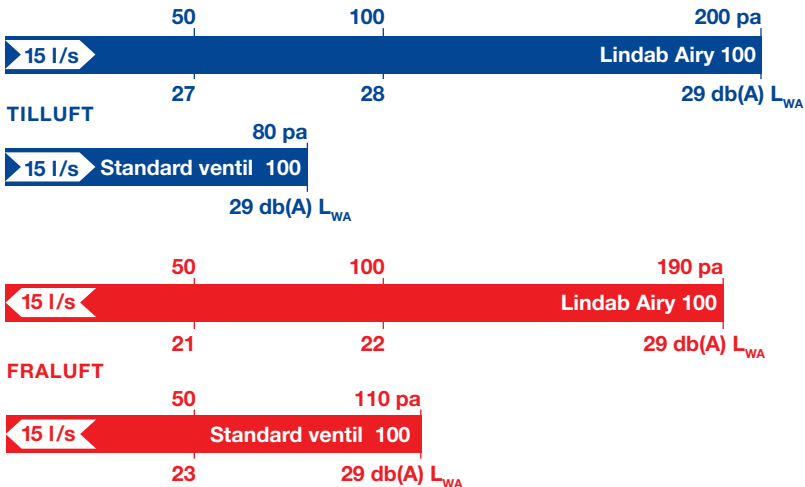

Meget lavt lydniveau med patentanmeldt lydisoleringsplade